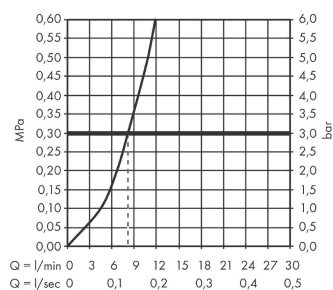

Talis M54

Single lever kitchen mixer 210, pull-out spout, 1jet

Surfaces: **Stainless Steel Finish** Article Number: **72802800**

Description

product features

- ComfortZone 210
- swivel range adjustable in 4 steps 60°, 110°, 150° or 360°
- normal spray
- quick connect hose
- connection dimension: DN15
- maximum flow rate at 3 bar: 7 l/min
- ceramic cartridge
- connection type: G 3/8 connections
- temperature limitation adjustable
- integrated non-return valve
- suitable for continuous flow water heaters

Technology

Design awards

reddot winner 2021

Product image

Scale drawing

Flowchart

Talis M54
 Single lever kitchen mixer 210, pull-out spout, 1jet
 Surfaces: **Stainless Steel Finish** Article Number: **72802800**

Exploded Drawing

Year of production: >12/19

Talis M54

Single lever kitchen mixer 210, pull-out spout, 1jet

Surfaces: **Stainless Steel Finish** Article Number: **72802800**

Spare part list

Year of production: >12/19