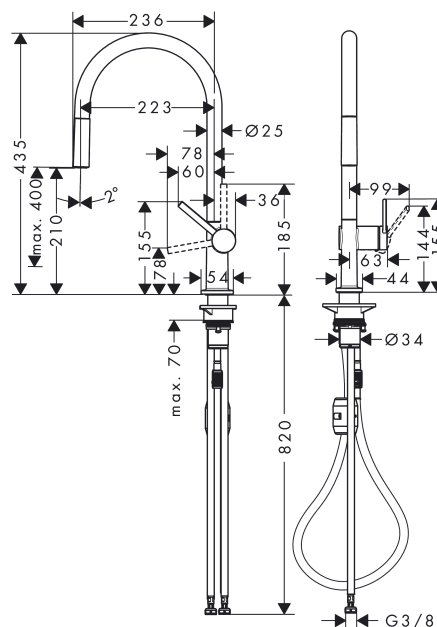

Talis M54

Single lever kitchen mixer 210, pull-out spout, 1jet

Surfaces: **Stainless Steel Finish** Article Number: **72802800**

Description

product features

- ComfortZone 210
- swivel range adjustable in 4 steps 60°, 110°, 150° or 360°
- normal spray
- quick connect hose
- connection dimension: DN15
- maximum flow rate at 3 bar: 7 l/min
- ceramic cartridge
- connection type: G 3/8 connections
- temperature limitation adjustable
- integrated non-return valve
- suitable for continuous flow water heaters

Technology

Design awards

reddot winner 2021

Product image

Scale drawing

Flowchart

Talis M54
 Single lever kitchen mixer 210, pull-out spout, 1jet
 Surfaces: **Stainless Steel Finish** Article Number: **72802800**

Exploded Drawing

Year of production: >12/19

Talis M54

Single lever kitchen mixer 210, pull-out spout, 1jet

Surfaces: **Stainless Steel Finish** Article Number: **72802800**

Spare part list

Year of production: >12/19

Pos.	Description	Article Number	Price	PU
1	spout cpl.	93739800	-	1
2	O-ring 8x2	98112000	-	1
3	handspray	93747800	-	1
4	filter	98516000	-	1
5	non return valve DW 10	96456000	-	1
6	aerator M24x1 (7 l/min)	95965000	-	1
7	special tool	95158000	-	1
8	set of lever collars	98365000	-	1
9	O-ring 19x2	98426000	-	1
10	O-ring 20x1,5	98197000	-	1
11	handle	93736800	-	1
12	hollow set screw M5x5	98446000	-	1
13	screw cover	93735610	-	1
14	flange	93737800	-	1
15	nut	93738000	-	1
16	O-ring 25x1,5	98146000	-	1
17	O-ring 30x1,5	98433000	-	1
18	O-ring 29x2	98391000	-	1
19	cartridge, assy	93740000	-	1
20	O-ring 36x3	98052000	-	1
21	support	97523000	-	1
22	fixing set (Ø 34)	95049000	-	1
23	lever collar	97548000	-	1
24	weight	92500000	-	1
25	hose	93745000	-	1
26	hose	93744000	-	1
27	O-ring 7x1,5	98422000	-	1
28	connection hose 900 mm M8x0,75 G3/8	93746000	-	1
29	O-ring 6,6x1,6	93019000	-	1