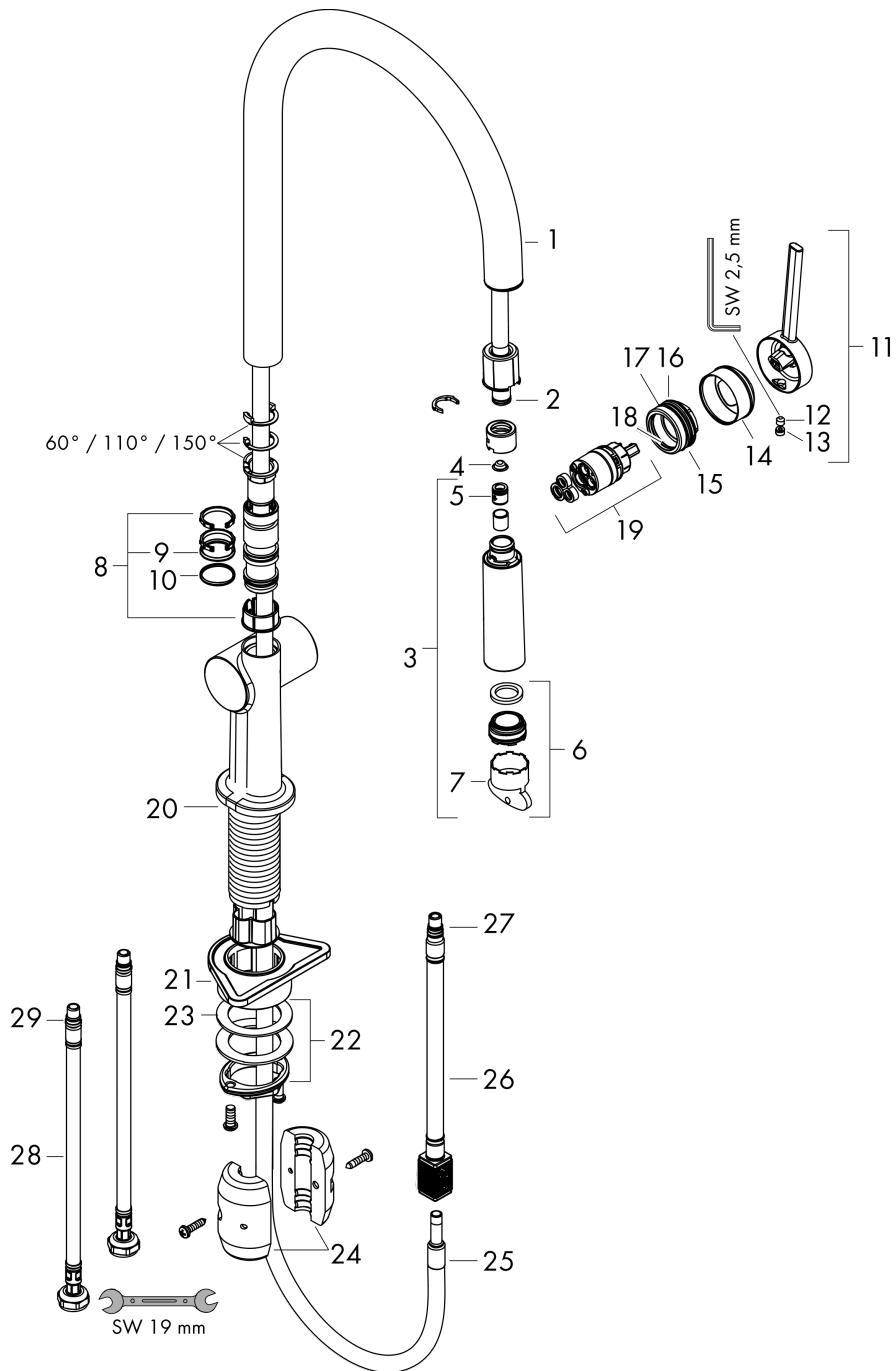

Talis M54

Single lever kitchen mixer 210, pull-out spout, 1jet

Surfaces: **Stainless Steel Finish** Article Number: **72802800**

Description

product features

- ComfortZone 210
- swivel range adjustable in 4 steps 60°, 110°, 150° or 360°
- normal spray
- quick connect hose
- connection dimension: DN15
- maximum flow rate at 3 bar: 7 l/min
- ceramic cartridge
- connection type: G 3/8 connections
- temperature limitation adjustable
- integrated non-return valve
- suitable for continuous flow water heaters

Technology

Design awards

reddot winner 2021

Product image

Scale drawing

Flowchart

Talis M54
 Single lever kitchen mixer 210, pull-out spout, 1jet
 Surfaces: **Stainless Steel Finish** Article Number: **72802800**

Exploded Drawing

Year of production: >12/19

Talis M54

Single lever kitchen mixer 210, pull-out spout, 1jet

Surfaces: **Stainless Steel Finish** Article Number: **72802800**

Spare part list

Year of production: >12/19

Pos.	Description	Article Number	Price	PU
1	spout cpl.	93739800	-	1
2	O-ring 8x2	98112000	-	1
3	handspray	93747800	-	1
4	filter	98516000	-	1
5	non return valve DW 10	96456000	-	1
6	aerator M24x1 (7 l/min)	95965000	-	1
7	special tool	95158000	-	1
8	set of lever collars	98365000	-	1
9	O-ring 19x2	98426000	-	1
10	O-ring 20x1,5	98197000	-	1
11	handle	93736800	-	1
12	hollow set screw M5x5	98446000	-	1
13	screw cover	93735610	-	1
14	flange	93737800	-	1
15	nut	93738000	-	1
16	O-ring 25x1,5	98146000	-	1
17	O-ring 30x1,5	98433000	-	1
18	O-ring 29x2	98391000	-	1
19	cartridge, assy	93740000	-	1
20	O-ring 36x3	98052000	-	1
21	support	97523000	-	1
22	fixing set (Ø 34)	95049000	-	1
23	lever collar	97548000	-	1
24	weight	92500000	-	1
25	hose	93745000	-	1
26	hose	93744000	-	1
27	O-ring 7x1,5	98422000	-	1
28	connection hose 900 mm M8x0,75 G3/8	93746000	-	1
29	O-ring 6,6x1,6	93019000	-	1